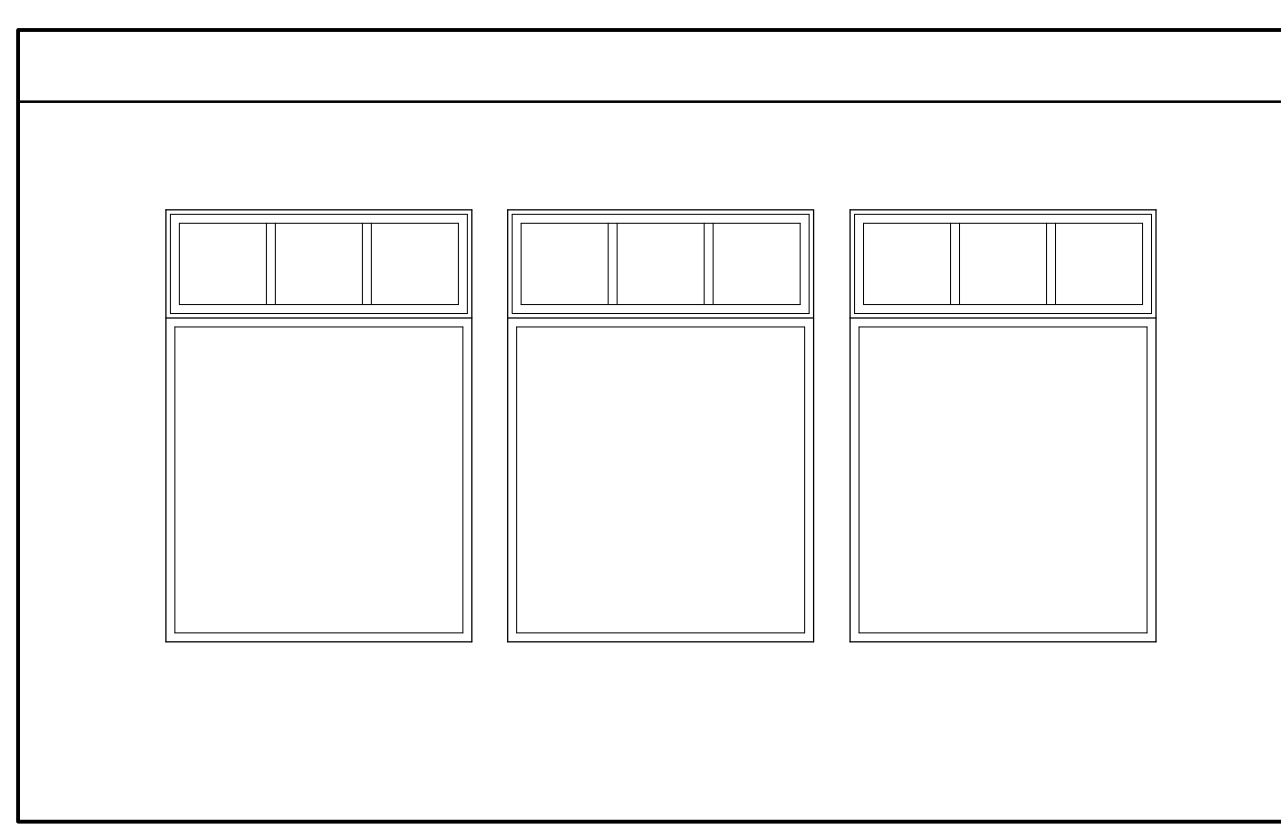

REVISIONS	BY

Silver Gate Yacht Club
 CLUBHOUSE INTERIOR ELEVATIONS

CAPA
 ARCHITECTURE
 Dale W. Combs AIA
 7777 ALVARADO ROAD • SUITE 281
 LA MESA • CALIFORNIA • 91941
 TEL 619-481-4350 • FAX 619-461-4385

DRAWN : CHECKED :
 DATE : APRIL 8, 2008
 SCALE : 3/8" = 1'-0"
 JOB NO. :
 SHEET

AA5.5
 OF SHEETS

01 MEMBERS LOUNGE 204
 X

02 BOARD ROOM 102
 X

03 BAR LOUNGE 205
 X

04 BAR LOUNGE 205
 X