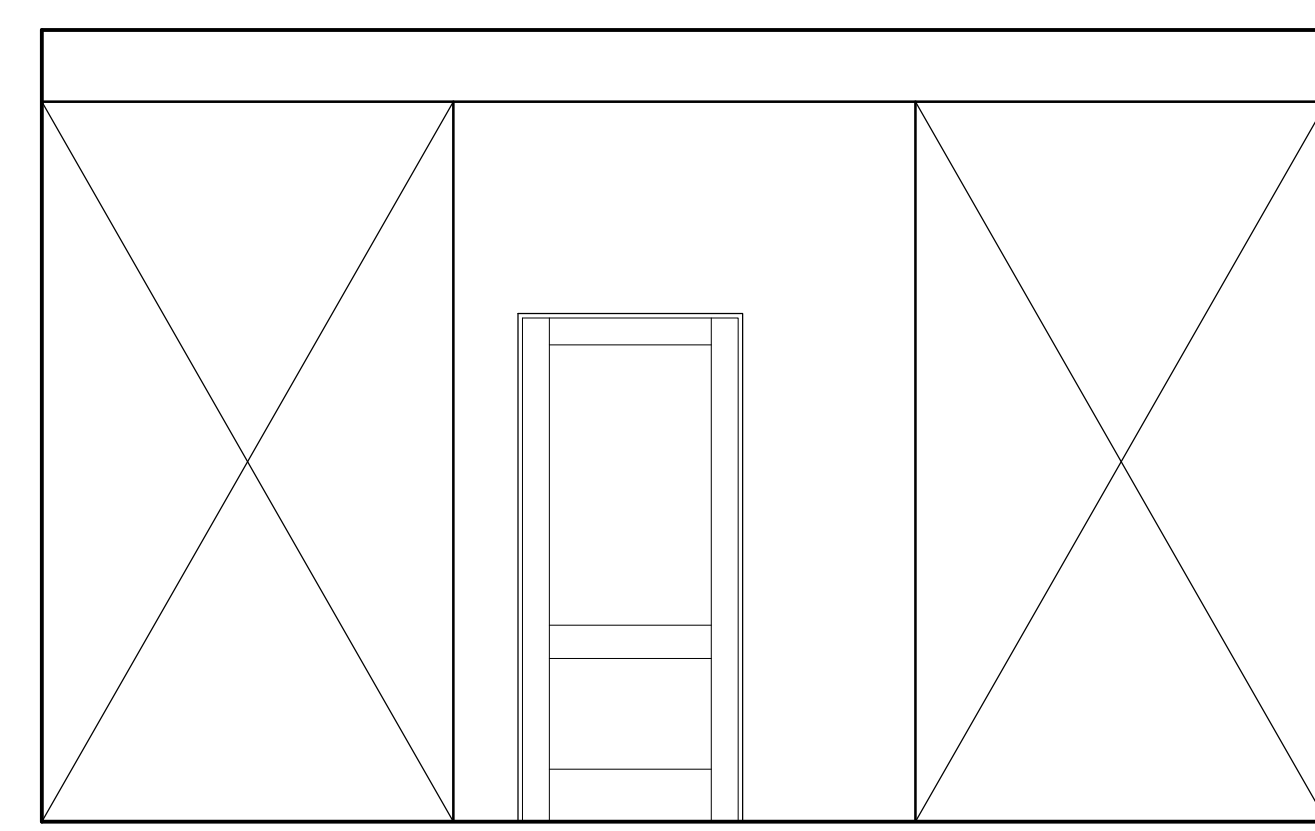

REVISIONS	BY

Silver Gate Yacht Club
 CLUBHOUSE INTERIOR ELEVATIONS

CAPA
 ARCHITECTURE
 Dale W. Combs AIA
 7777 ALVARADO ROAD • SUITE 281
 LA MESA • CALIFORNIA • 91941
 TEL 619-481-4350 • FAX 619-461-4385

DRAWN : CHECKED :
 DATE : APRIL 8, 2008
 SCALE : 3/8" = 1'-0"
 JOB NO. :
 SHEET

AA5.5
 OF SHEETS

01 MEMBERS LOUNGE 204
 X

02 BOARD ROOM 102
 X

03 BAR LOUNGE 205
 X

04 BAR LOUNGE 205
 X