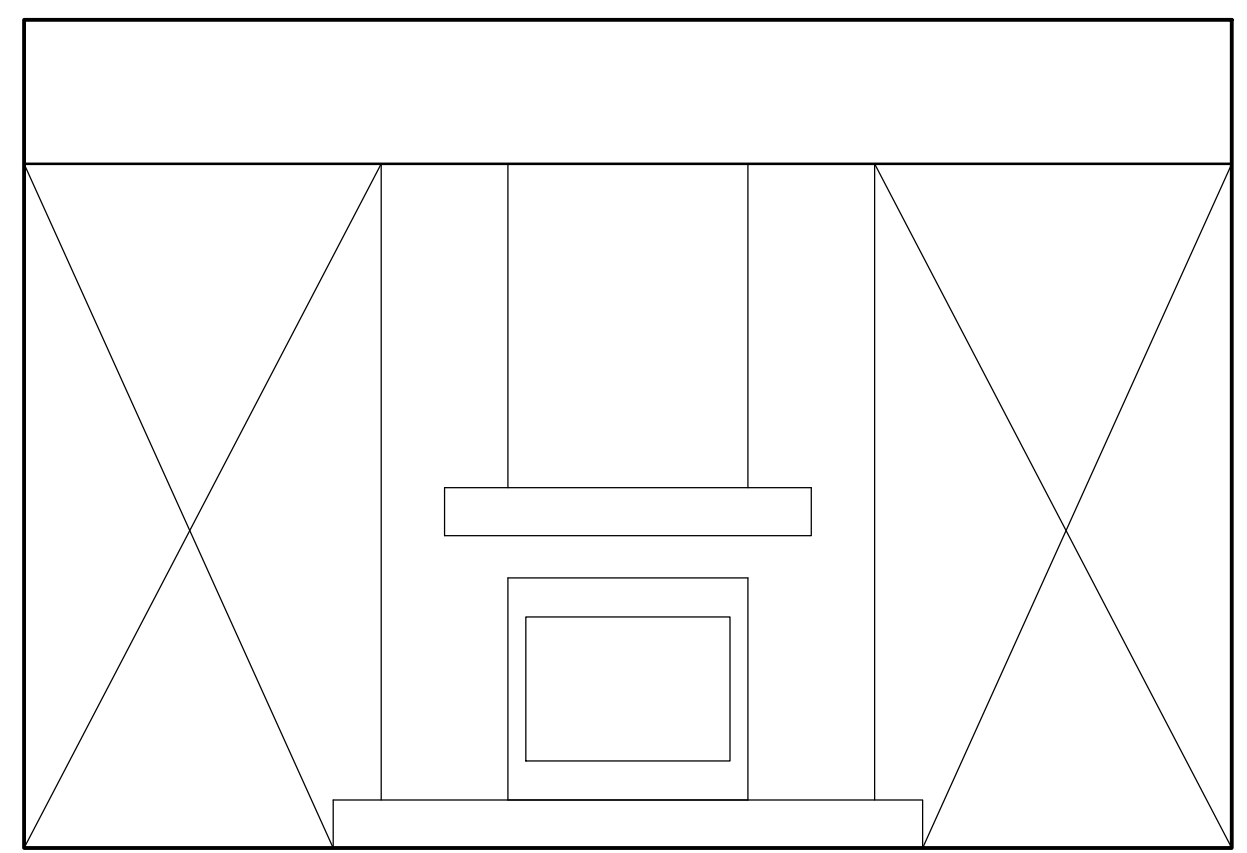

REVISIONS	BY

Silver Gate Yacht Club
 CLUBHOUSE INTERIOR ELEVATIONS

CAPA
 ARCHITECTURE
 Dale W. Combs AIA
 7777 ALVARADO ROAD • SUITE 281
 LA MESA • CALIFORNIA • 91941
 TEL 619-481-4350 • FAX 619-461-4385

DRAWN : CHECKED :
 DATE : APRIL 8, 2008
 SCALE : 3/8" = 1'-0"
 JOB NO. :
 SHEET

AA5.5
 OF SHEETS

01 MEMBERS LOUNGE 204
 X

02 BOARD ROOM 102
 X

03 BAR LOUNGE 205
 X

04 BAR LOUNGE 205
 X