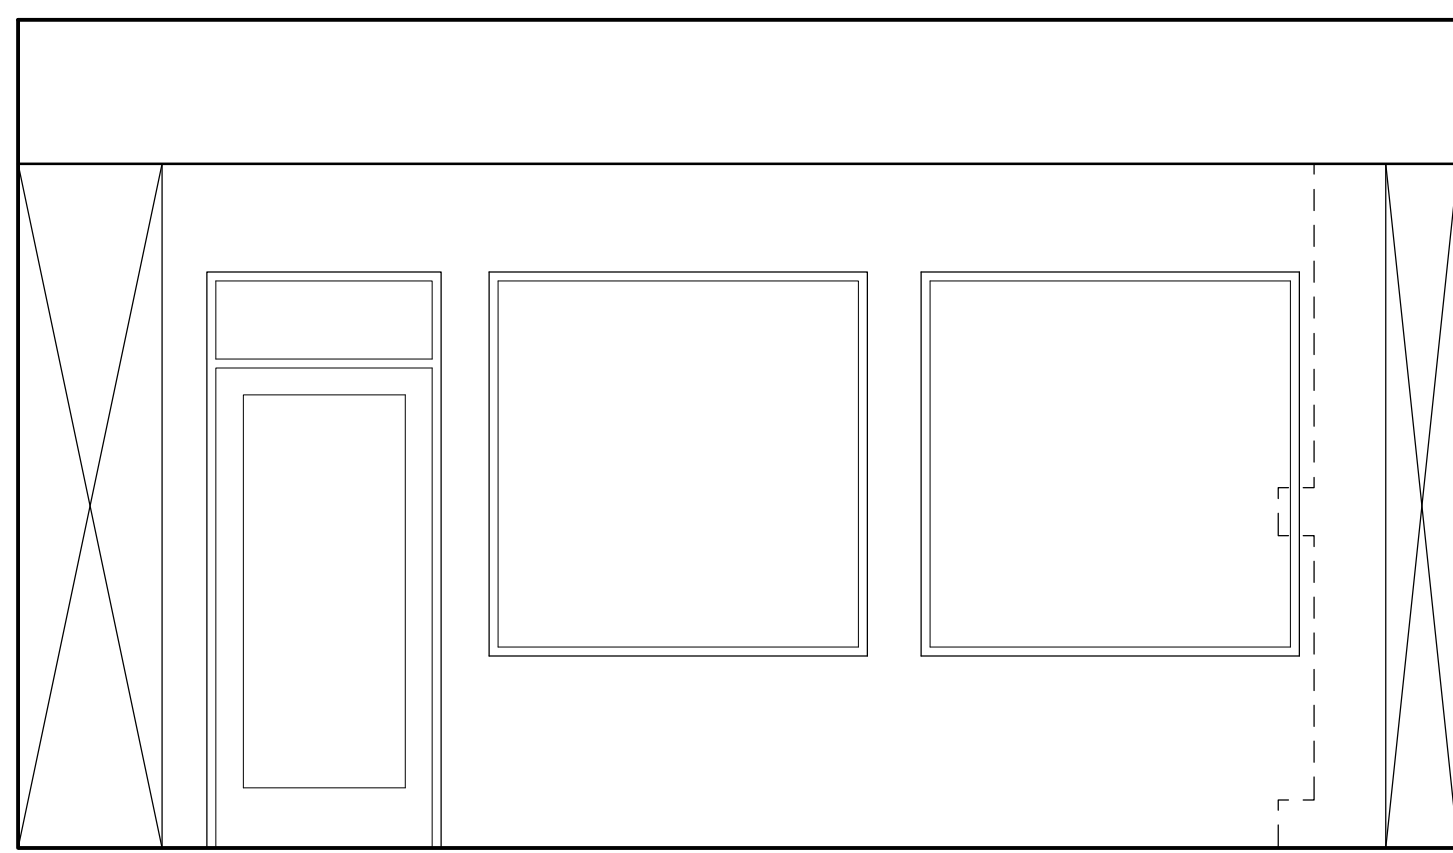

REVISIONS	BY

Silver Gate Yacht Club
 CLUBHOUSE INTERIOR ELEVATIONS

CAPA
 ARCHITECTURE
 Dale W. Combs AIA
 7777 ALVARADO ROAD • SUITE 281
 LA MESA • CALIFORNIA • 91941
 TEL 619-481-4350 • FAX 619-461-4385

DRAWN : CHECKED :
 DATE : APRIL 8, 2008
 SCALE : 3/8" = 1'-0"
 JOB NO. :
 SHEET

AA5.5
 OF SHEETS

01 MEMBERS LOUNGE 204
 X

02 BOARD ROOM 102
 X

03 BAR LOUNGE 205
 X

04 BAR LOUNGE 205
 X