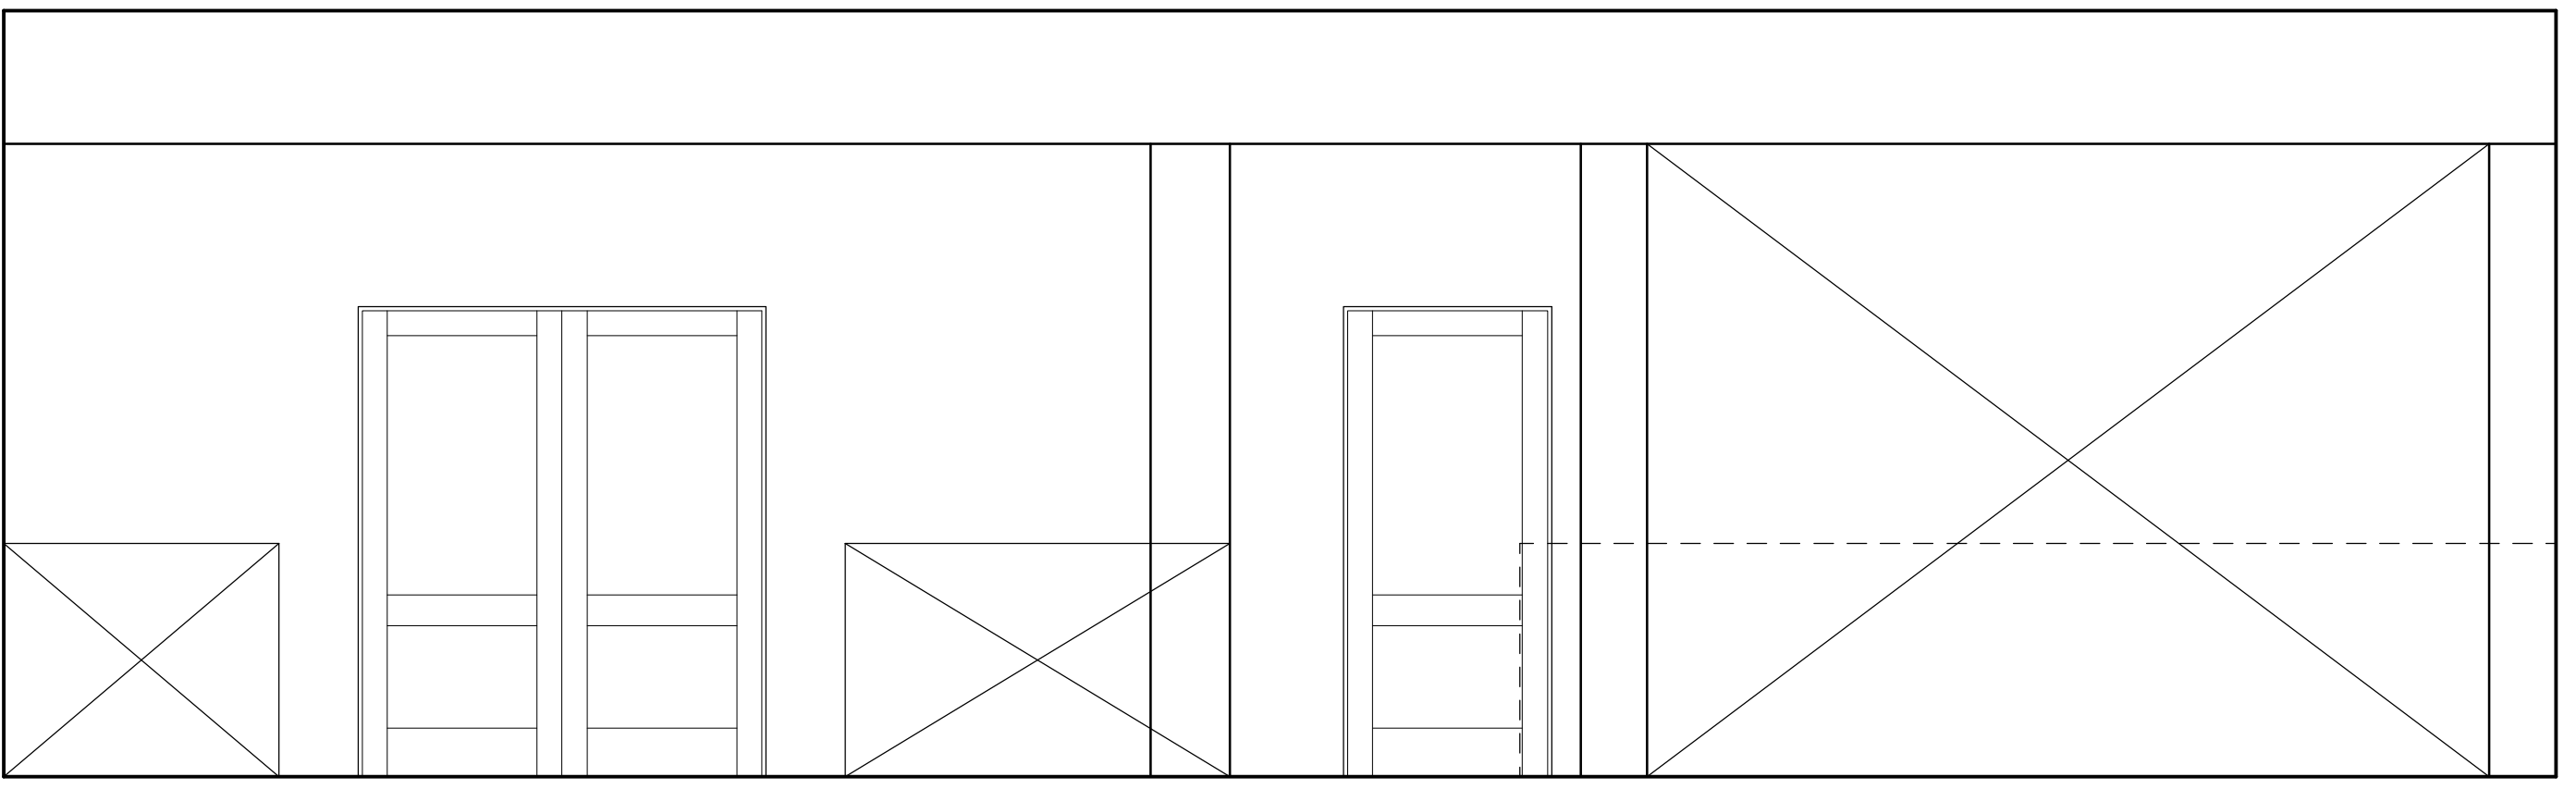

REVISIONS	BY

01 LOBBY B 200
X

02 LOBBY B 200
X

03 LOBBY B 200
X

04 LOBBY B 200
X

Silver Gate Yacht Club
CLUBHOUSE INTERIOR ELEVATIONS

CAPA
ARCHITECTURE
Dale W. Combs AIA
7777 ALVARADO ROAD • SUITE 281
LA MESA • CALIFORNIA • 91941
TEL 619-481-4350 • FAX 619-461-4385

DRAWN : CHECKED :
DATE : APRIL 8, 2008
SCALE : 3/8" = 1'-0"
JOB NO. :
SHEET

AA5.4
OF SHEETS