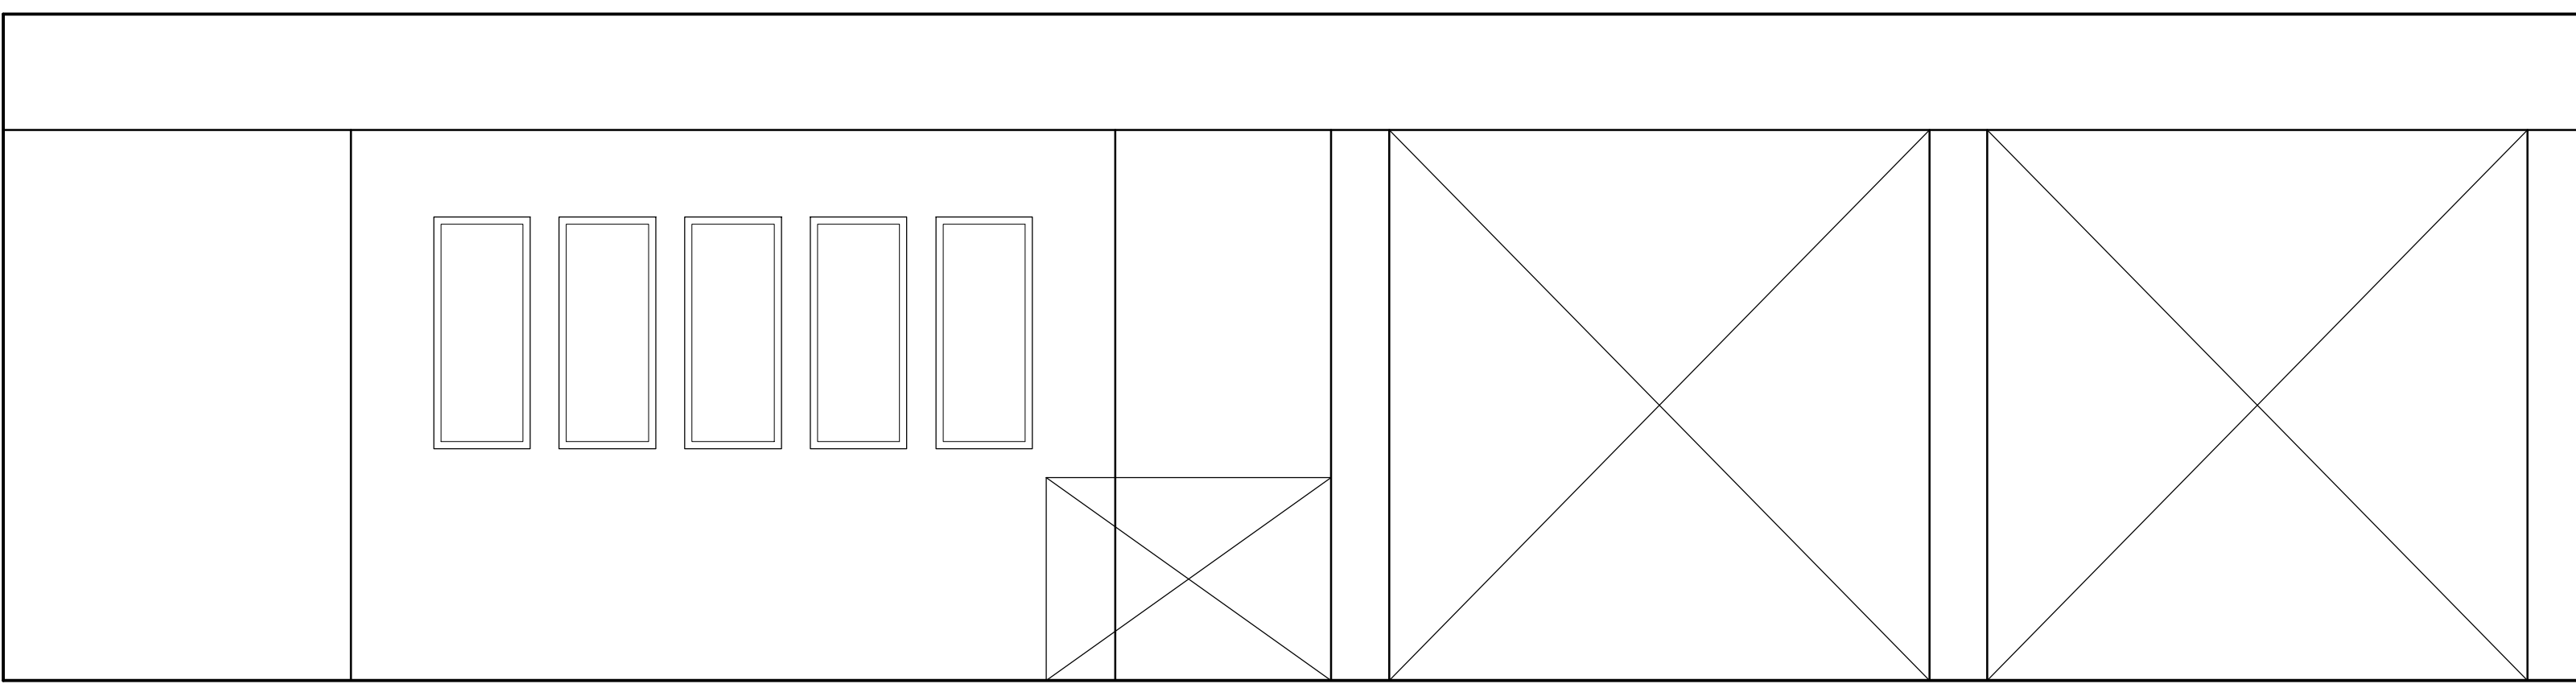

REVISIONS	BY

01 LOBBY B 200
X

02 LOBBY B 200
X

03 LOBBY B 200
X

04 LOBBY B 200
X

Silver Gate Yacht Club
CLUBHOUSE INTERIOR ELEVATIONS

CAPA
ARCHITECTURE
Dale W. Combs AIA
7777 ALVARADO ROAD • SUITE 281
LA MESA • CALIFORNIA • 91941
TEL 619-481-4350 • FAX 619-461-4385

DRAWN : CHECKED :
DATE : APRIL 8, 2008
SCALE : 3/8" = 1'-0"
JOB NO. :
SHEET

AA5.4
OF SHEETS