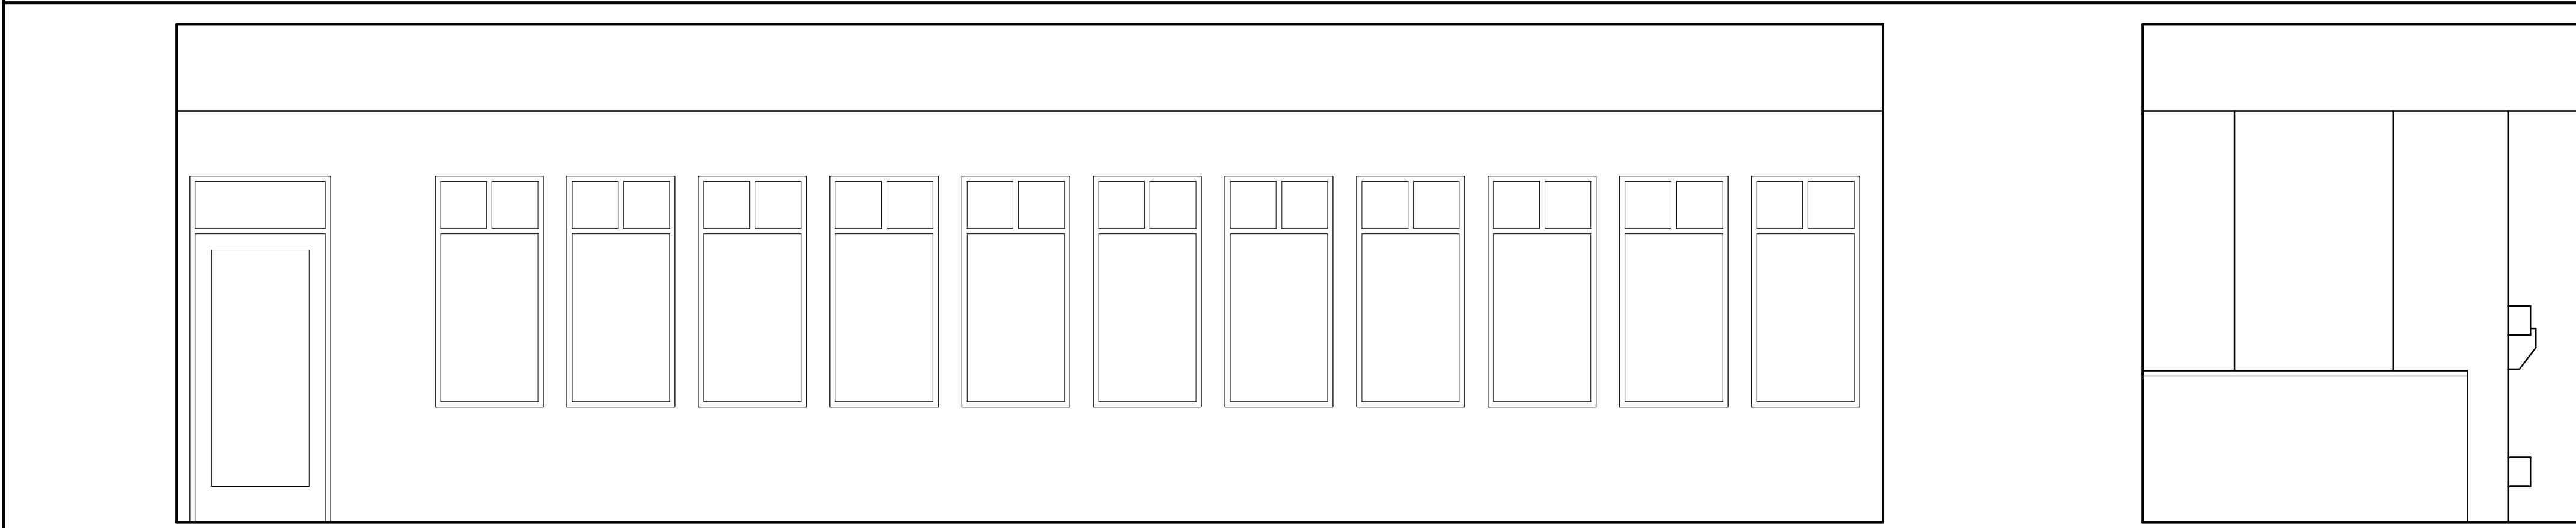

REVISIONS	BY

01 DINING ROOM 203
X

02 DINING ROOM 203
X

03 DINING ROOM 203
X

04 DINING ROOM 203
X

Silver Gate Yacht Club
CLUBHOUSE INTERIOR ELEVATIONS

CAPA
ARCHITECTURE
Dale W. Combs AIA
7777 ALVARADO ROAD • SUITE 281
LA MESA • CALIFORNIA • 91941
TEL 619-461-4350 • FAX 619-461-4395

DRAWN : CHECKED :
DATE : APRIL 8, 2008
SCALE : 3/8" = 1'-0"
JOB NO. :
SHEET

AA5.1
OF SHEETS