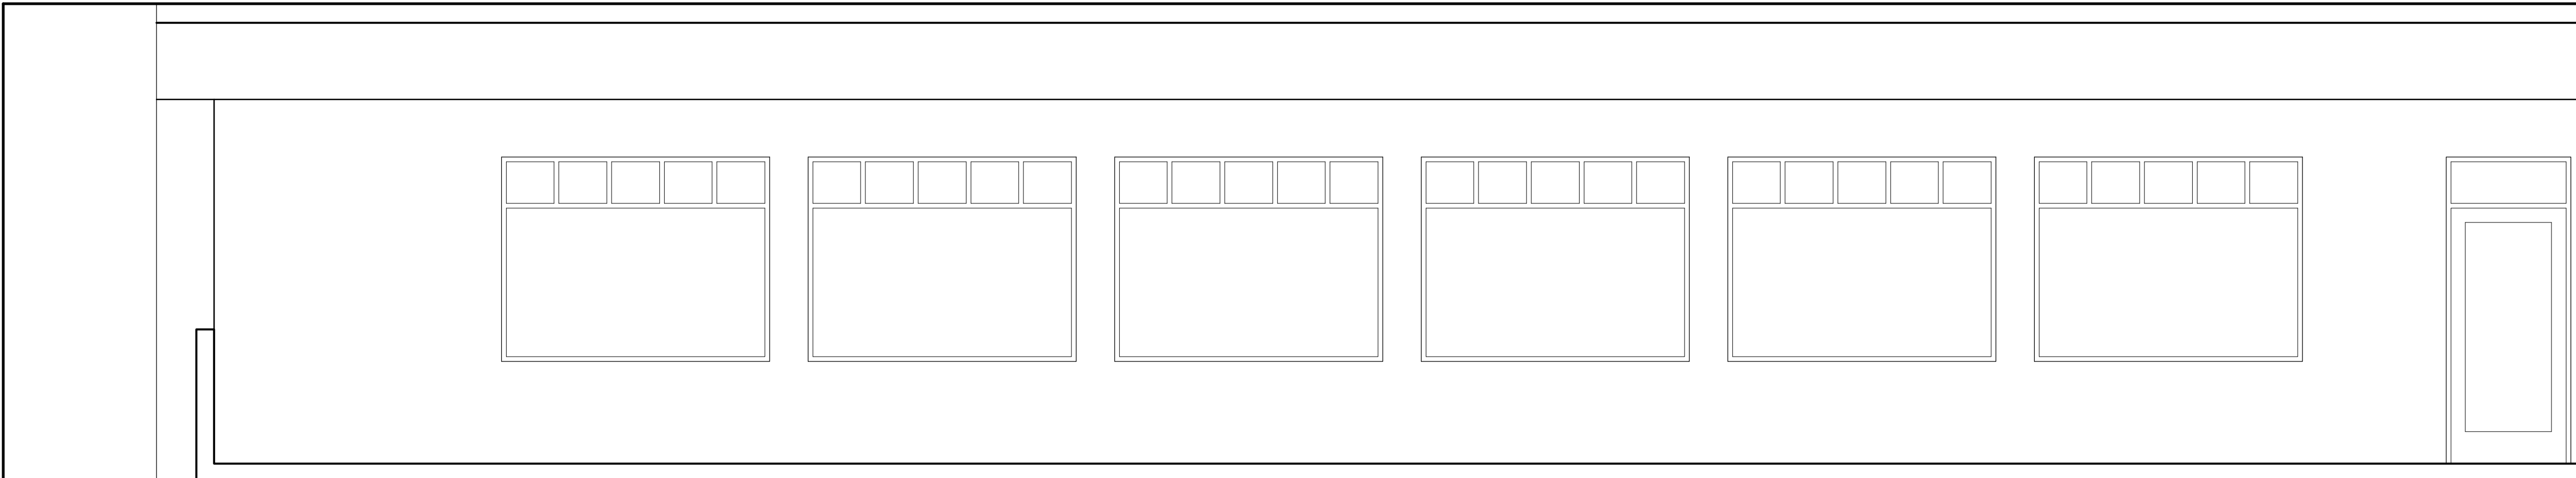

REVISIONS	BY

01 DINING ROOM 203
X

02 DINING ROOM 203
X

03 DINING ROOM 203
X

04 DINING ROOM 203
X

Silver Gate Yacht Club
CLUBHOUSE INTERIOR ELEVATIONS

CAPA
ARCHITECTURE
Dale W. Combs AIA
7777 ALVARADO ROAD • SUITE 281
LA MESA • CALIFORNIA • 91941
TEL 619-461-4350 • FAX 619-461-4395

DRAWN : CHECKED :
DATE : APRIL 8, 2008
SCALE : 3/8" = 1'-0"
JOB NO. :
SHEET

AA5.1
OF SHEETS